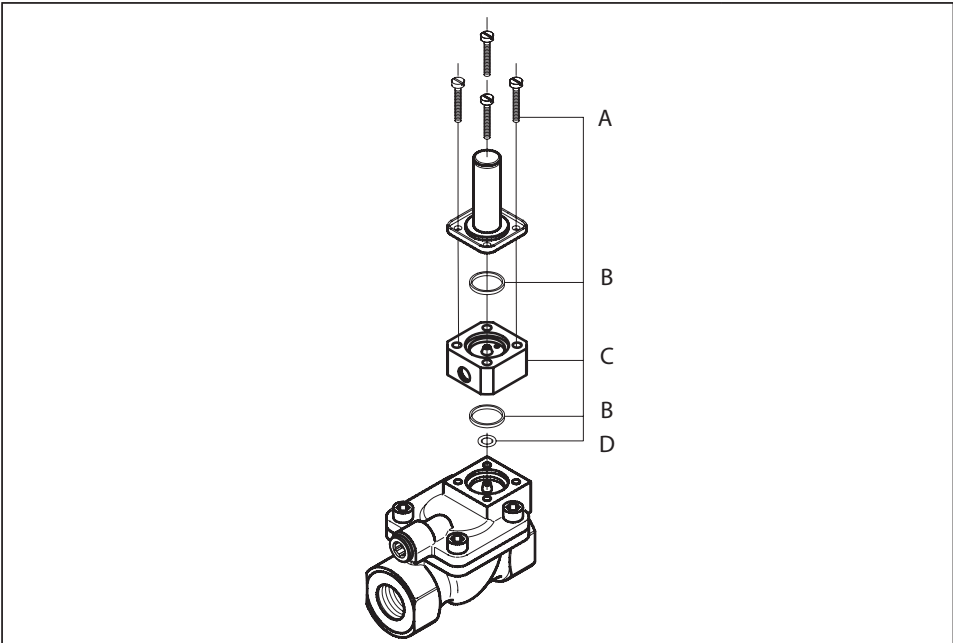

Installation guide - Spare parts and accessories

# Solenoid valve - Manual override unit

Type EV220B 15 - EV220B 50

032R9311

032R9311

<p>A</p>  <p>Total no. = 4</p>	<p>B</p>  <p>Total no. = 2</p>	<p>C</p>  <p>Total no. = 1</p>	<p>D</p>  <p>Total no. = 1</p>
--	--	--	---